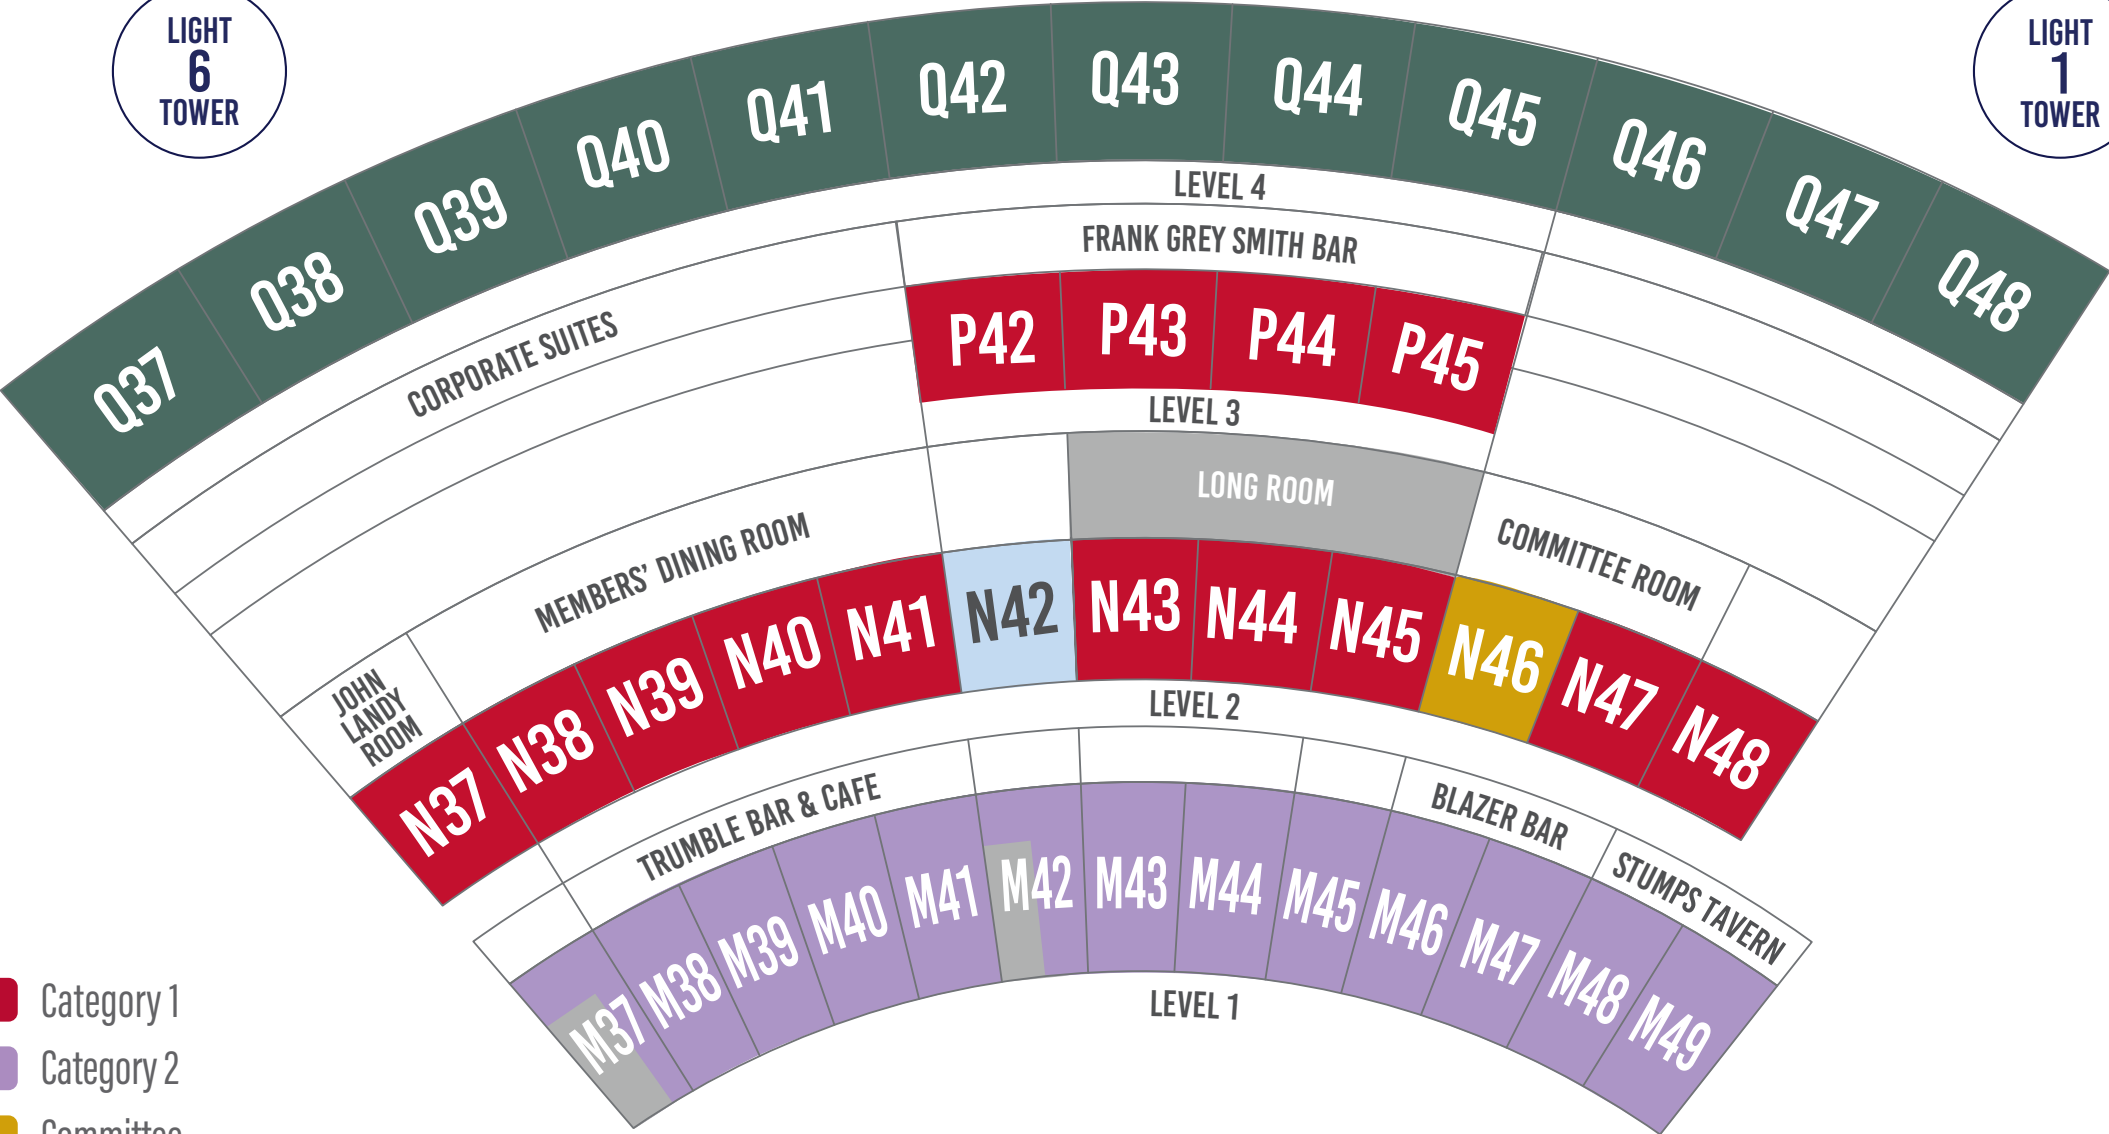

GATE 2

- Category 1
- Category 2
- Committee
- 50 Year Members
- Public Reserve seating